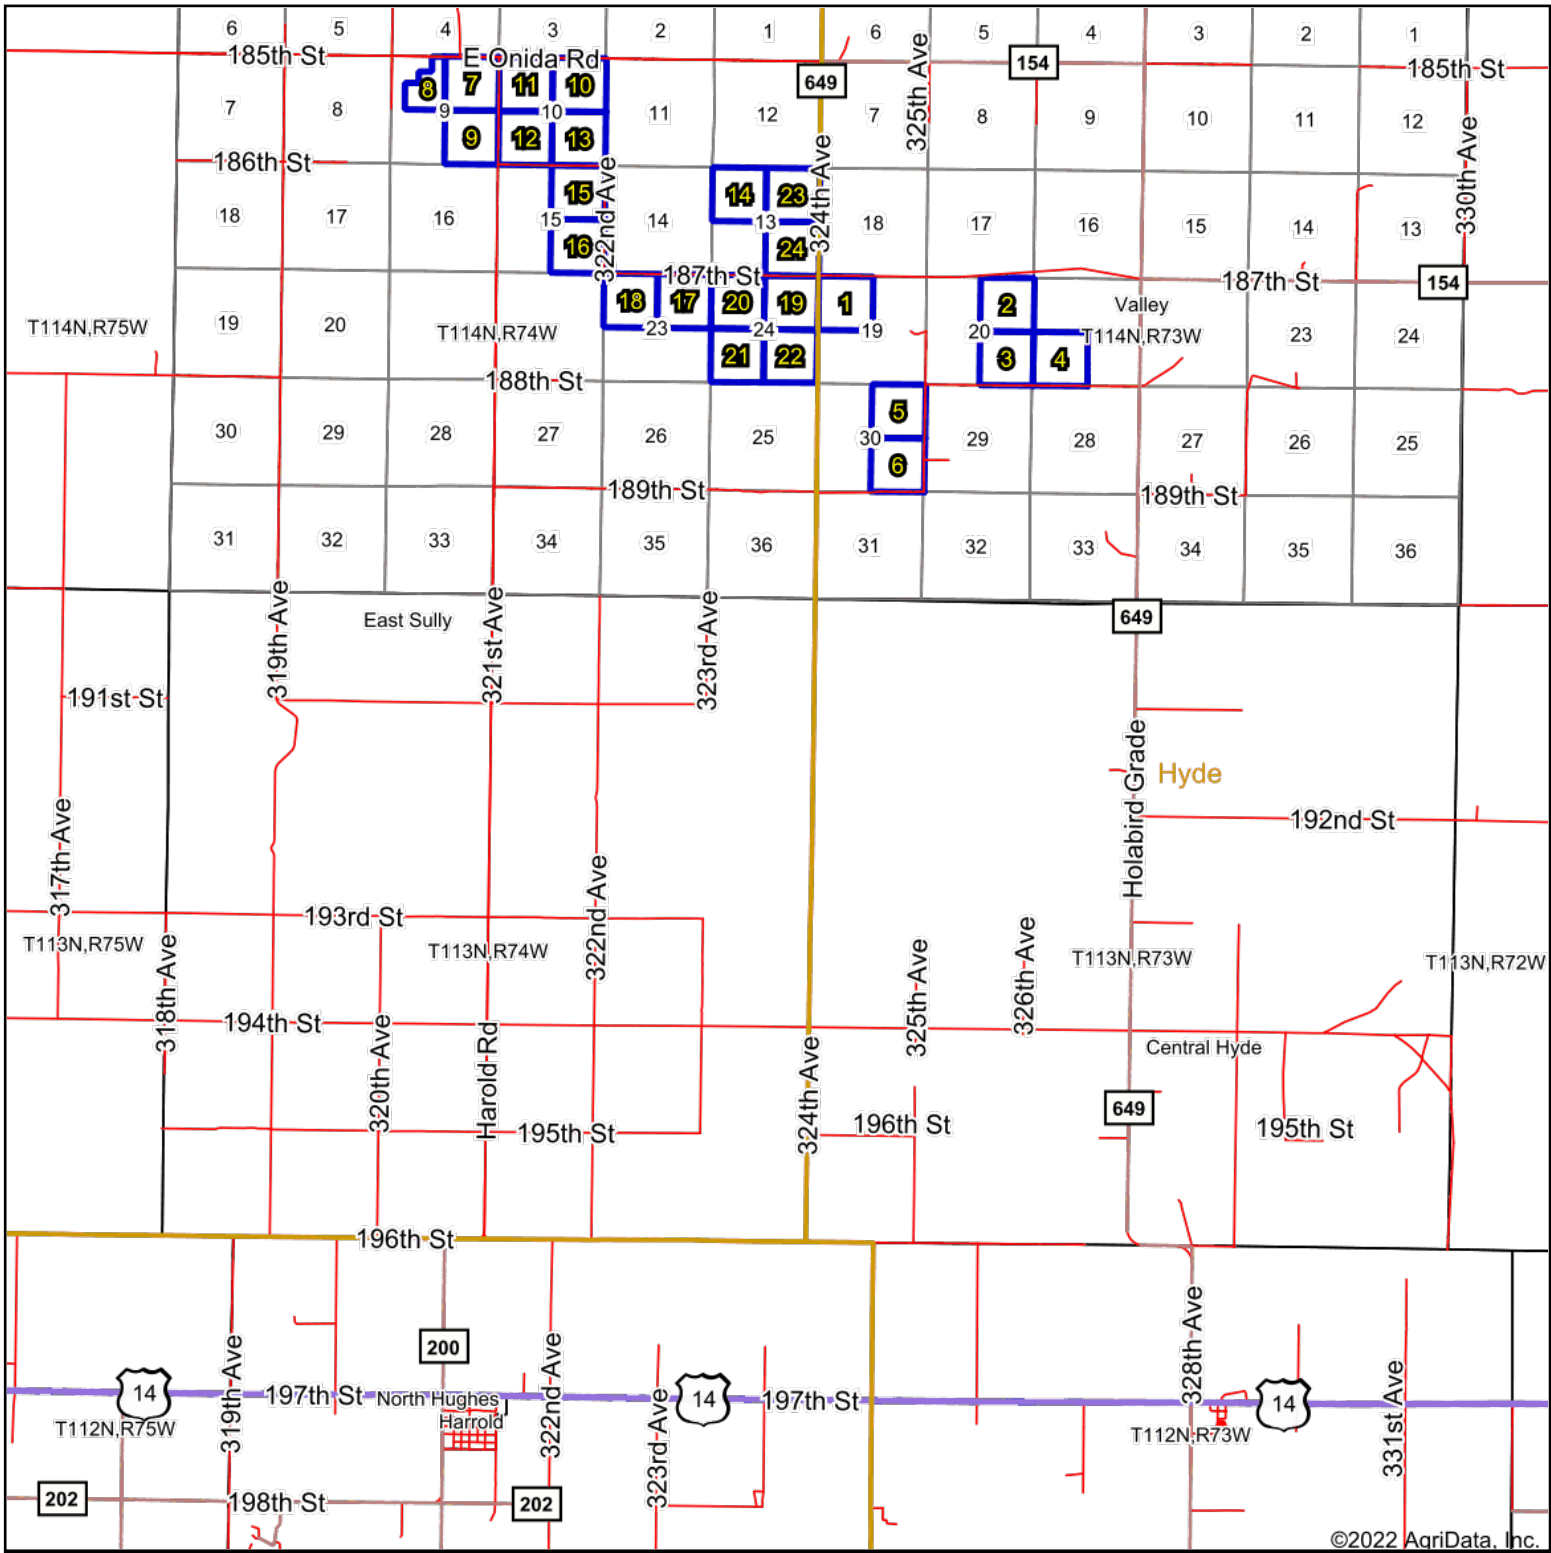

Harold Farm Overview Map

©2022 AgriData, Inc.

TESCH REALTY

JIM TESCH BROKER

605-881-5010

map center: 44.610637, -99.682358

12/21/2022

© AgriData, Inc. 2021 www.AgriDataInc.com