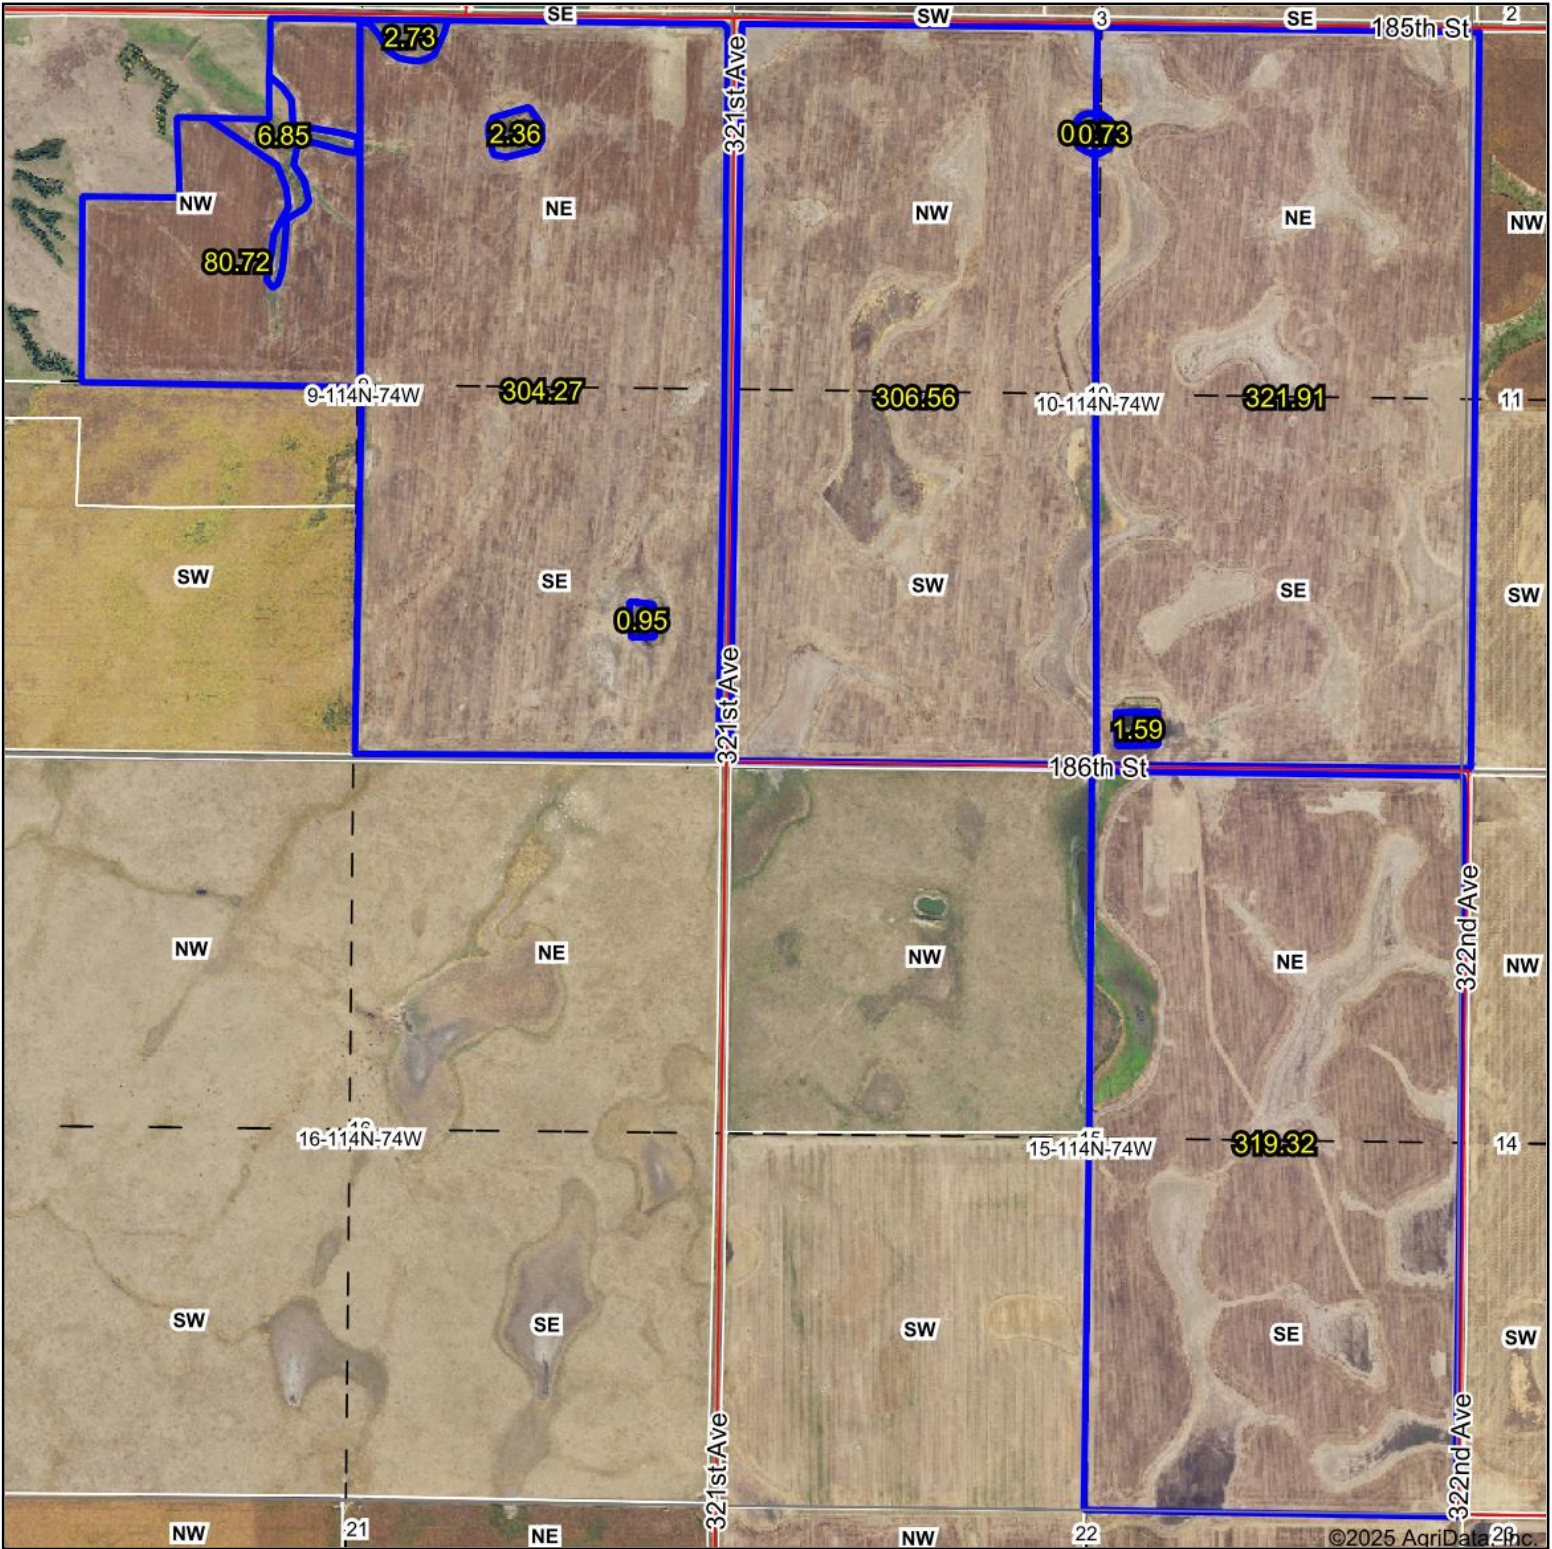

oneida farm fsa Aerial Map

TESCH REALTY

JIM TESCH BROKER

605-881-5010

Maps Provided By:

© AgriData, Inc. 2023 www.AgriDataInc.com

map center: 44° 41' 34.53, -99° 44' 6.12

0ft 1568ft 3136ft

15-114N-74W
Sully County
South Dakota

11/5/2025