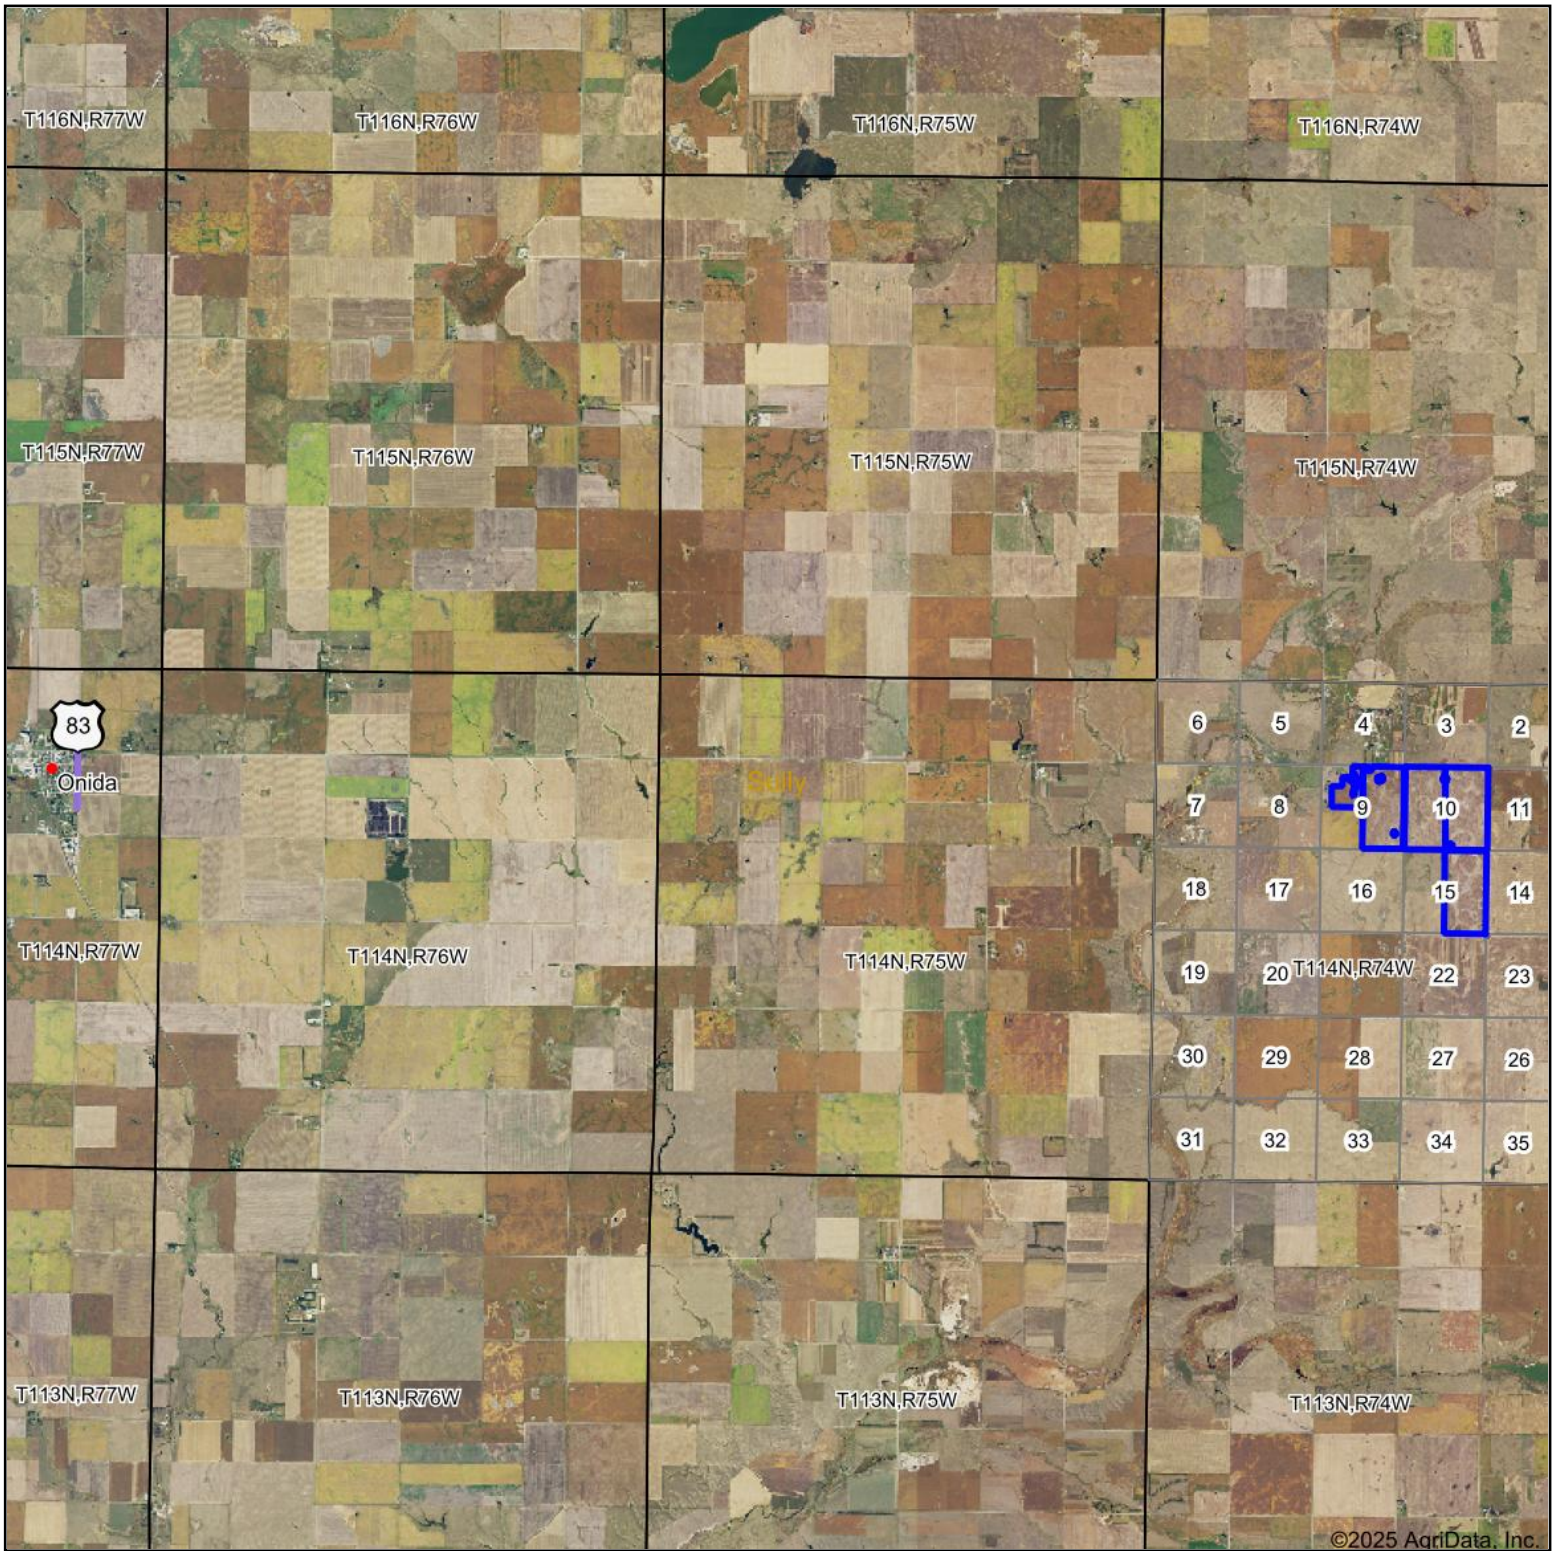

oneida overview Aerial Map

TESCH REALTY

JIM TESCH BROKER
605-881-5010

Maps Provided By:

© AgriData, Inc. 2023 www.AgriDataInc.com

Boundary Center: 44° 41' 35.17, -99° 44' 6.13

15-114N-74W
Sully County
South Dakota

11/5/2025

Field borders provided by Farm Service Agency as of 5/21/2008.